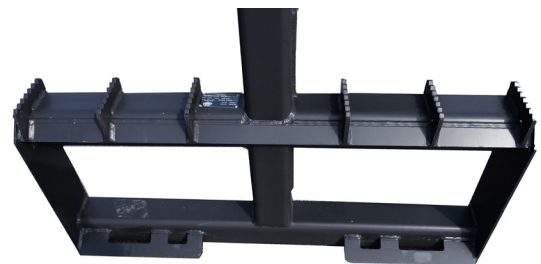

TREE BOOM 5,000 LBS. HEAVY DUTY SERIES 2

The Blue Diamond® Heavy Duty Series 2 Tree Boom is great for any lifting applications where straps or chains are used. With the robust 4" square main boom, this tree boom is rated up to 5,000 lbs. The 2 tie-off points allow you to secure your load with the main hook and stabilize it with the additional hook point. Helpful safety steps make it easy to get in and out of your machine.

FEATURES:

- Adds 56" of Reach
- 75" Overall Length
- 1 Additional Chain Hook Point Besides Main Hole
- Safety Steps
- Mount Gussets for Strength
- 4" Square x 3/8" Thick Main Boom
- 1" Hole for Chain or Clevis Hook

Chain Hook Point

Main Hook Point

PART NUMBER	MODEL	WEIGHT
112003	Tree Boom, Heavy Duty, 5,000 Lift Cap	328

888-376-7027

info@bluediamondattachments.com

BlueDiamondAttachments.com

888-377-7027

4512 Anderson Rd., Knoxville, TN 37918