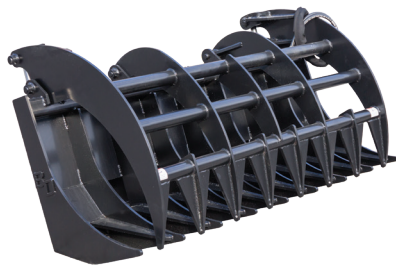

# GRAPPLE RAKE

The Blue Diamond® Grapple Rake is available with dual top clamps or a large single clamp, based on your needs. The Severe Duty model has replaceable teeth, and all pivot points have grease fittings. This grapple rake is a great alternative to a root grapple where visibility is critical.

HEAVY DUTY

SEVERE DUTY

PART NUMBER	MODEL	WEIGHT
107001	<b>63" Grapple, Rake, HD, Single Clamp</b>	777 lbs
107005	<b>72" Grapple, Rake, HD, Single Clamp</b>	878 lbs
107010	<b>80" Grapple, Rake, HD, Single Clamp</b>	934 lbs
107015	<b>84" Grapple, Rake, HD, Single Clamp</b>	965 lbs
106515	<b>72" Grapple, Rake, Severe Duty, Dual Clamp</b>	1,256 lbs
106520	<b>78" Grapple, Rake, Severe Duty, Dual Clamp</b>	1,269 lbs
106525	<b>84" Grapple, Rake, Severe Duty, Dual Clamp</b>	1,350 lbs