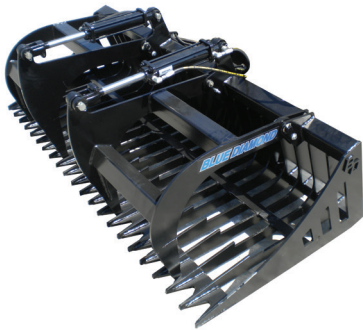

ROCK BUCKET GRAPPLE STANDARD DUTY

The Blue Diamond® Grapple Rock Bucket is an extremely versatile attachment. Pick up rocks, clean up job-sites, clear brush, dress yards, carry logs and firewood are just a few of the jobs this attachment is capable of. This multi-purpose tool is offered in 3 configurations for various sizes of machines. The rock bucket with no grapples, standard duty rock bucket with grapples, and the heavy duty rock bucket with grapples.

FEATURES INCLUDE

HEAVY DUTY GRAPPLE

- 1/2" top tines
- Centered protected cylinders
- Protected hydraulic lines
-

STANDARD GRAPPLE

- 3/8" top tines
- Light weight for small machines
- Dual cylinders

STANDARD DUTY

HEAVY DUTY

ROCK BUCKET

PART NUMBER	MODEL	WEIGHT
108319	60" Rock Bucket, W/Standard Grapple	582 lbs
108325	66" Rock Bucket, W/Standard Grapple	608 lbs
108340	72" Rock Bucket, W/Standard Grapple	633 lbs
108330	66" Rock Bucket, W/Heavy Duty Grapple	689 lbs
108345	72" Rock Bucket, W/Heavy Duty Grapple	740 lbs
108360	78" Rock Bucket, W/Heavy Duty Grapple	764 lbs
108380	84" Rock Bucket, W/Heavy Duty Grapple	787 lbs

Universal skid steer, Euro-Ag/Global, or JD 400/500 mounts available for Standard & Heavy Duty Rock Grapple Buckets

888-376-7027

info@bluediamondattachments.com

BlueDiamondAttachments.com

888-377-7027

4512 Anderson Rd., Knoxville, TN 37918