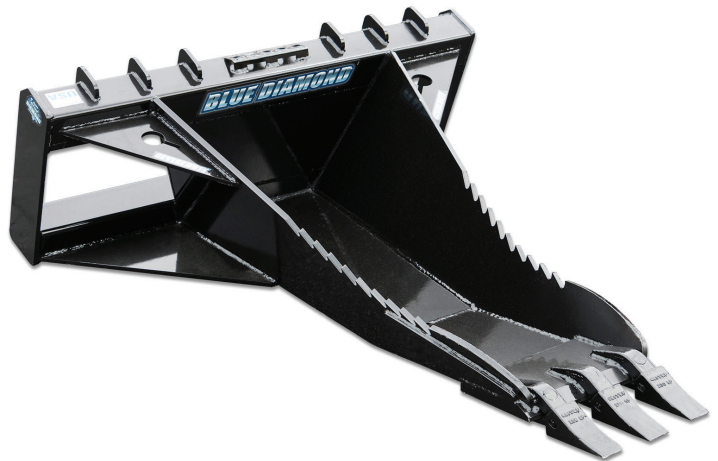

STUMP BUCKET

SEVERE AND EXTREME DUTY

Our extreme duty stump bucket is the original, most effective and versatile stump bucket on the market. Now the Severe and Extreme Duty gives Blue Diamond® the absolute heaviest duty stump buckets in the industry!! The long profile and curved bottom make quick work of large stumps and can pry up rocks with ease. It reaches far under the stump and tears the roots with the teeth located on the side of the bucket. Other uses for this stump bucket include: prying up old fence posts, removing sidewalks and asphalt, and digging ditches and swales. This Brutal bucket is like having a crowbar on the front of your machine!

FEATURES INCLUDE

- 1-year warranty
- 3 cast # 230 replaceable teeth
- 3 & 4" square tube
- 56" long
- Formed bottom with 1" x 8" cutting edge
- Heavily gusseted quick attach
- Reverse curled teeth up both sides
- Curved bottom for better leverage
- Narrow profile digs without wedging into the ground
- NEW chain slot tie downs for securing stumps for transfer

PART NUMBER	MODEL	WEIGHT
102015	Stump Bucket, Severe Duty Curved Bottom	443 lbs
102006	Stump Bucket, Extreme W/Grapple	475 lbs
102008	Stump Bucket, Extreme W/Grapple, No Teeth	535 lbs
102010	Stump Bucket, Extreme Grapple Kit	156 lbs