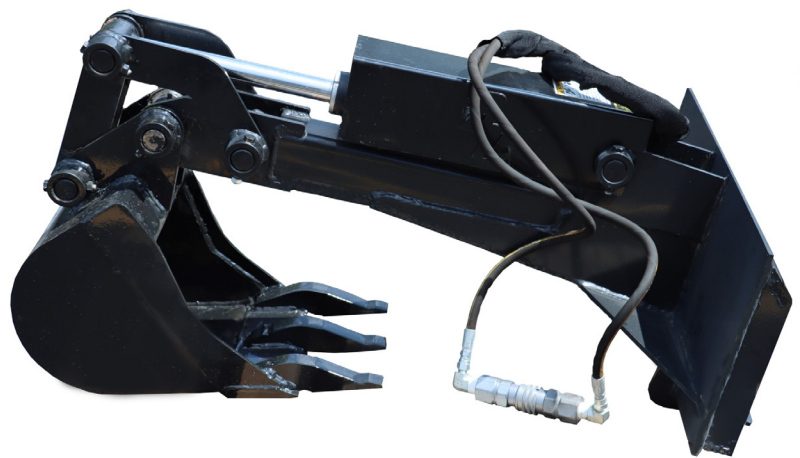

MINI BACKHOE

The Blue Diamond® Mini Backhoe will take a serious beating! Designed specifically for Mini Skid Steers, this attachment is engineered to deliver full-size performance in a compact format. Select between 42” and 48” arm lengths and access tight spaces and hard to reach areas with ease. Great for digging trenches, moving dirt, removing shrubbery and roots, plus much more.

FEATURES INCLUDE

- 42” or 48” arm lengths available
- 8”, 10”, and 12” mini bucket sizes available
- Pivot linkage increases bucket rotation and breakout force
- Grease fittings on all pivot points
- Easy to operate and requires no electrical connections

PART NUMBER	MODEL	WEIGHT
130500	42” Long Mini Hyd, Backhoe Only, Requires Bucket	106 lbs
130505	48” Long Mini Hyd, Backhoe Only, Requires Bucket	113 lbs
130509	8” Mini Backhoe Bucket	41 lbs
130512	10” Mini Backhoe Bucket	45 lbs
130515	12” Mini Backhoe Bucket	49 lbs