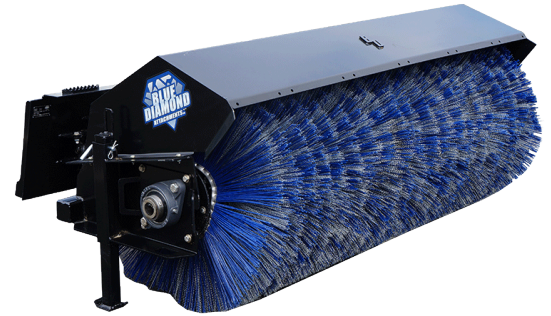

# ANGLE BROOM SEVERE DUTY SERIES 2

The Blue Diamond® Severe Duty Series 2 Angle Broom is a brutal attachment for the serious user. From front to back, it has been engineered for daily use in tough conditions. Everywhere you look on this broom, you will see quality and ingenuity. Available with manual or hydraulic angle. Rental Recommended.

## FEATURES INCLUDE

- Hydraulic angle and bristle operate simultaneously
- Oversized main shaft spindles
- Massive bearings
- Bi-directional motor
- Welded heavy duty cylinder
- Grease fittings on pivot points
- 32" bristles with poly or poly steel available
- 14 pin OEM connector available
- Water kit available
- Pivot angle of 30 degrees