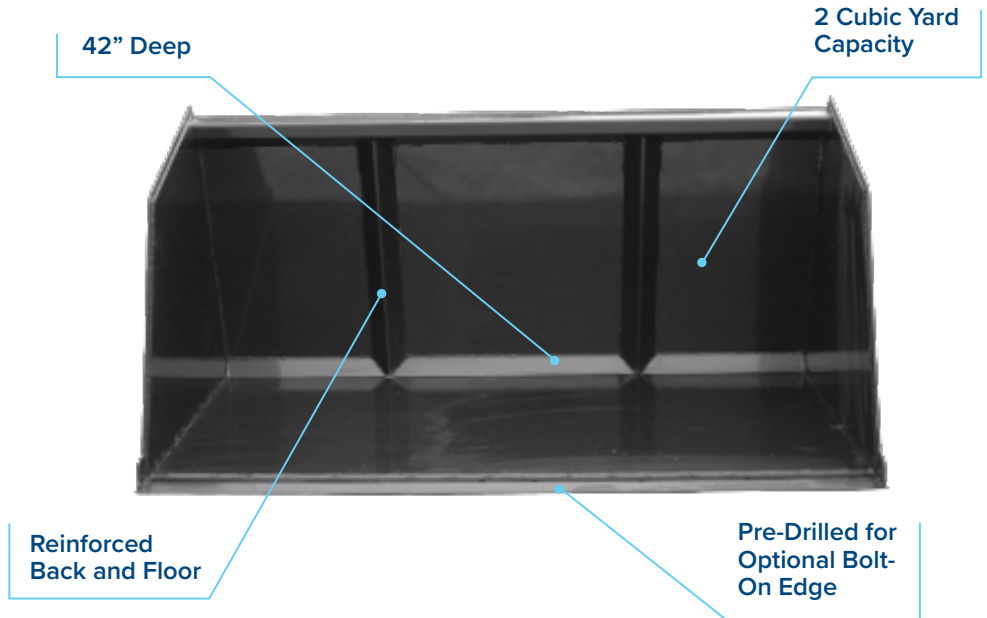

TURKEY LITTER BUCKET HEAVY DUTY

The **Blue Diamond® Heavy Duty Turkey Litter Bucket** allows you to move up to 2 cubic yards of light material in one scoop. These 84” skid steer buckets were originally designed to clean out poultry farms, but also work great for sawdust, mulch, corn, or other light materials.

Reinforced back and floor

Pre-drilled for optional bolt-on edge

3/16” thick sides and reinforced 1/4” metal wrap

KEY FEATURES

- ◆ 84” width
- ◆ 2 cubic yard capacity
- ◆ 42” deep front to back
- ◆ 40” back height
- ◆ 3/16” thick sides and reinforced 1/4” wrap
- ◆ 3/4” × 6” wide heavy-duty cutting edge
- ◆ Reinforced back and floor
- ◆ Pre-drilled for bolt-on edge option
- ◆ Universal skid steer mount

PART NUMBER	108750
MODEL	84” HEAVY DUTY
CAPACITY	2 CUBIC YARDS
WEIGHT	890 LBS