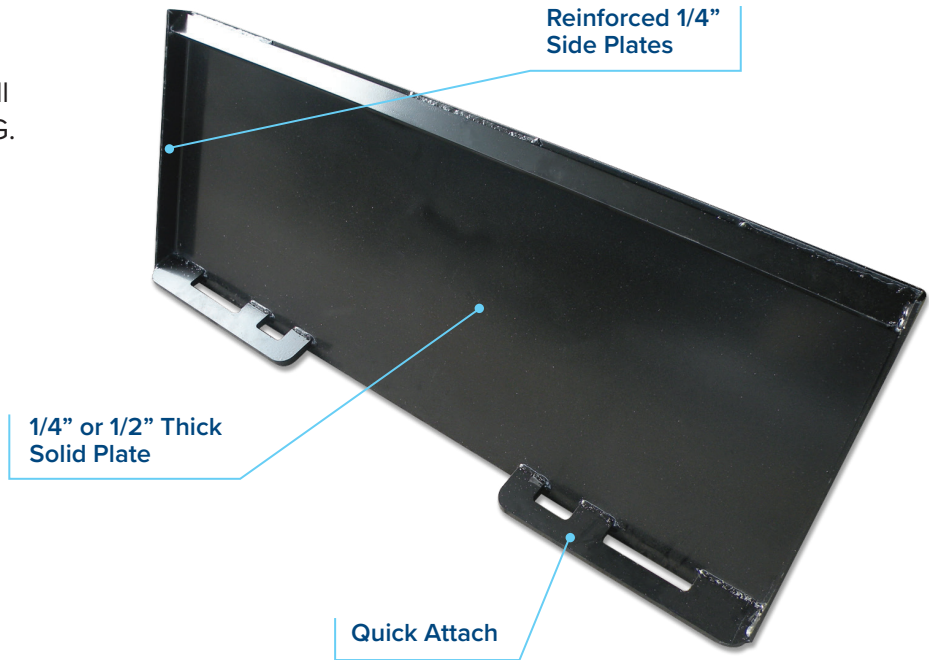

MOUNT PLATES UNIVERSAL

The **Blue Diamond® Universal Mount Plates** make your own attachment or your old attachments fit your new skid steer. Mounts available to fit to all universal hitch machines and Euro-AG. Made from 1/4" or 1/2" thick solid plate.

1/4" or 1/2" thick solid plate

Quick attach

1/4" side plate for support

KEY FEATURES

- ◆ Made from 1/4" or 1/2" thick solid plate
- ◆ Available to fit all universal hitch machines
- ◆ Make old attachments fit your new skid steer

PART NUMBERS	113005	113025	113006
MODEL	UNIVERSAL SKID STEER MOUNT	EURO AG MOUNT	UNIVERSAL SKID STEER MOUNT
THICKNESS	1/4"	1/4"	1/2"
WEIGHT	73 LBS	54 LBS	138 LBS