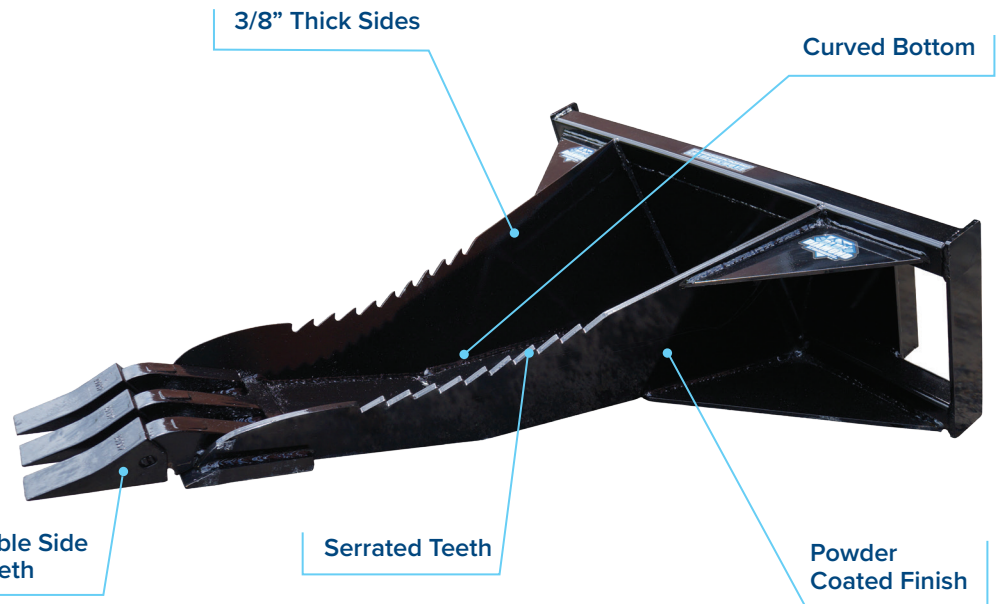

STUMP BUCKET MINI

The **Blue Diamond® Mini Stump Bucket** is designed exactly like its big brother, the Extreme Duty Stump Bucket. This incredible tool is like having a crowbar on the front of your mini skid steer. Designed for maximum leverage and aggressive digging, these buckets reach far under stumps and tear through roots using serrated side teeth—making removal faster, cleaner, and more controlled. Great for digging stumps, shrubs, and trenches.

3 Replaceable Side Pin Cast Teeth

3/8" Thick Sides

Curved Bottom

Serrated Teeth

Powder Coated Finish

Three replaceable side pin cast teeth

Curved bottom for better leverage

Serrated teeth on both sides

KEY FEATURES

- ◆ 1/2" thick x 6" wide cutting edge
- ◆ 3/8" thick sides and 1/4" thick bottom plate
- ◆ 42" overall length
- ◆ Curved bottom for better leverage
- ◆ 3 replaceable side pin cast teeth
- ◆ Serrated teeth on sides
- ◆ Powder coated finish
- ◆ Mini Universal and Bobcat MT mounts available

PART NUMBERS	101990-25	101990-26
MODEL	42"	42"
WIDTH	6"	6"
SIDE THICKNESS	3/8"	3/8"
BOTTOM THICKNESS	1/4"	1/4"
MOUNT	MINI UNIVERSAL	BOBCAT MT
WEIGHT	185 LBS	216 LBS