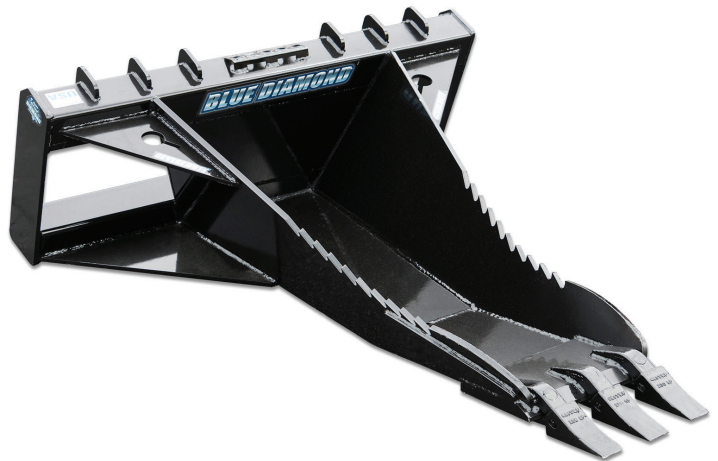

STUMP BUCKET

Our extreme duty stump bucket is the original, most effective and versatile stump bucket on the market. Now the new Severe Duty gives Blue Diamond® the absolute heaviest duty stump bucket in the industry!! The long profile and curved bottom make quick work of large stumps and can pry up rocks with ease. It reaches far under the stump and tears the roots with the teeth located on the side of the bucket. Other uses for this stump bucket include: prying up old fence posts, removing sidewalks and asphalt, and digging ditches and swales. This Brutal bucket is like having a crowbar on the front of your machine!

FEATURES INCLUDE

- 443 lbs.
- Pin on cast teeth
- 4" square tubing
- Formed bottom with
- 1" x 8" cutting edge
- Chain tie downs for moving stumps

PART NUMBER	MODEL	WEIGHT
102015	Stump Bucket, Severe Duty Curved Bottom	443 lbs
102006	Stump Bucket, Extreme W/Grapple	475 lbs
102008	Stump Bucket, Extreme W/Grapple, No Teeth	535 lbs
102010	Stump Bucket, Extreme Grapple Kit	156 lbs