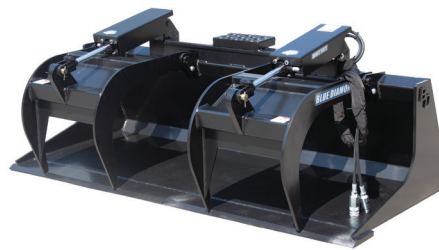

GRAPPLE BUCKET

LIGHT, HEAVY & SEVERE DUTY

The Blue Diamond® Light Duty Grapple is designed for small loaders with limited lift capacity. Weighing less than 500 lbs, it eliminates the worry of tipping the machine. Dual top clamps and grease fittings are standard. These lightweight grapples are suited for machines with lifting capacity of 1,500 lbs or less.

The Blue Diamond® Heavy Duty Grapple is designed for machines up to 50 hp with a moderate workload. Made from 1/2" steel, it is strong yet light enough for smaller machines. Pivot-point grease fittings and couplers are standard. Available in 60", 66" and 72" widths with excellent visibility.

The rugged Blue Diamond® Severe Duty Grapple Bucket comes from years of input from demolition contractors and recyclers. The severe duty model combines features from our previous demolition series, our extreme duty model, and some new features to put it among the most effective and durable grapple buckets in the industry. The operator can use the bolt-on sides to contain more material or can remove the sides for handling longer products like pipe or trees. The pivot points are designed for the heavy continuous use seen in large recycling and scrap metal facilities. The pivot pins are 1.25" diameter and are housed in bushings with grease fittings. The upper clamps use 2 heavy gauge crossmembers, and a solid plate protects the bottom of the cylinder. The no-pinch hose routing helps to prevent downtime from crushed hoses.

HEAVY DUTY