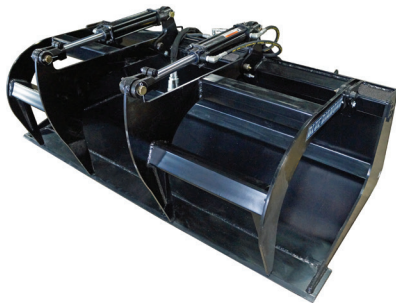

GRAPPLE BUCKET

LIGHT, HEAVY & SEVERE DUTY

The Blue Diamond® Light Duty Grapple is designed for small loaders with limited lift capacity. Weighing less than 500 lbs, it eliminates the worry of tipping the machine. Dual top clamps and grease fittings are standard. These lightweight grapples are suited for machines with lifting capacity of 1,500 lbs or less.

The Blue Diamond® Heavy Duty Grapple is designed for machines up to 50 hp with a moderate workload. Made from 1/2" steel, it is strong yet light enough for smaller machines. Pivot-point grease fittings and couplers are standard. Available in 60", 66" and 72" widths with excellent visibility.

The rugged Blue Diamond® Severe Duty Grapple Bucket comes from years of input from demolition contractors and recyclers. The severe duty model combines features from our previous demolition series, our extreme duty model, and some new features to put it among the most effective and durable grapple buckets in the industry. The operator can use the bolt-on sides to contain more material or can remove the sides for handling longer products like pipe or trees. The pivot points are designed for the heavy continuous use seen in large recycling and scrap metal facilities. The pivot pins are 1.25" diameter and are housed in bushings with grease fittings. The upper clamps use 2 heavy gauge crossmembers, and a solid plate protects the bottom of the cylinder. The no-pinch hose routing helps to prevent downtime from crushed hoses.